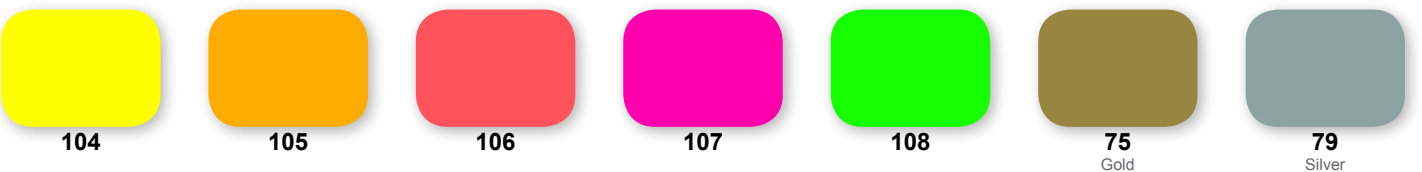

# INK COLOR CHART

## ONE AND TWO- COMPONENT INKS - SOLID COLORS

Some colors are not available in all ink series

## STANDARD MIXING INKS

Colors available in the following ink series - PLT4, PLT6, PLT9, PLT15, and PLT20

## FLUORESCENT AND METALLIC INKS

Colors available in all ink series